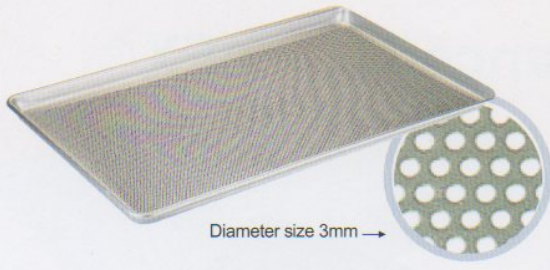

- **SN1019** Perforated Al. Alloy Sheet Pan (Anodized) 1.5mm Al. Alloy ◆ 718x460x25
- **SN1039** Perforated Al. Alloy Sheet Pan (Anodized) 1.5mm Al. Alloy ◆ 675x435x25
- **SN1064** Perforated Al. Alloy Sheet Pan (Anodized) 1.5mm Al. Alloy ◆ 660x460x25
- **SN1066** Perforated Al. Alloy Sheet Pan (Anodized) 1.2mm Al. Alloy ◆ 660x460x30
- **SN1073** Perforated Al. Alloy Sheet Pan (Anodized) 1.2mm Al. Alloy ◆ 600x400x20
- **SN1534** Perforated Al. Alloy Sheet Pan (Anodized) 1.0mm Al. Alloy ◆ 600x400x23

- **SN1201** Home-use Al. Alloy Sheet Pan (Anodized) 1.2mm Al. Alloy ◆ 365x265x30
- **SN1202** Home-use Al. Alloy Sheet Pan (Non-stick) 1.2mm Al. Alloy ◆ 365x265x30
- **SN1205** Home-use Al. Alloy Sheet Pan (Anodized) 1.2mm Al. Alloy ◆ 365x265x50
- **SN1206** Home-use Al. Alloy Sheet Pan (Non-stick) 1.2mm Al. Alloy ◆ 365x265x50